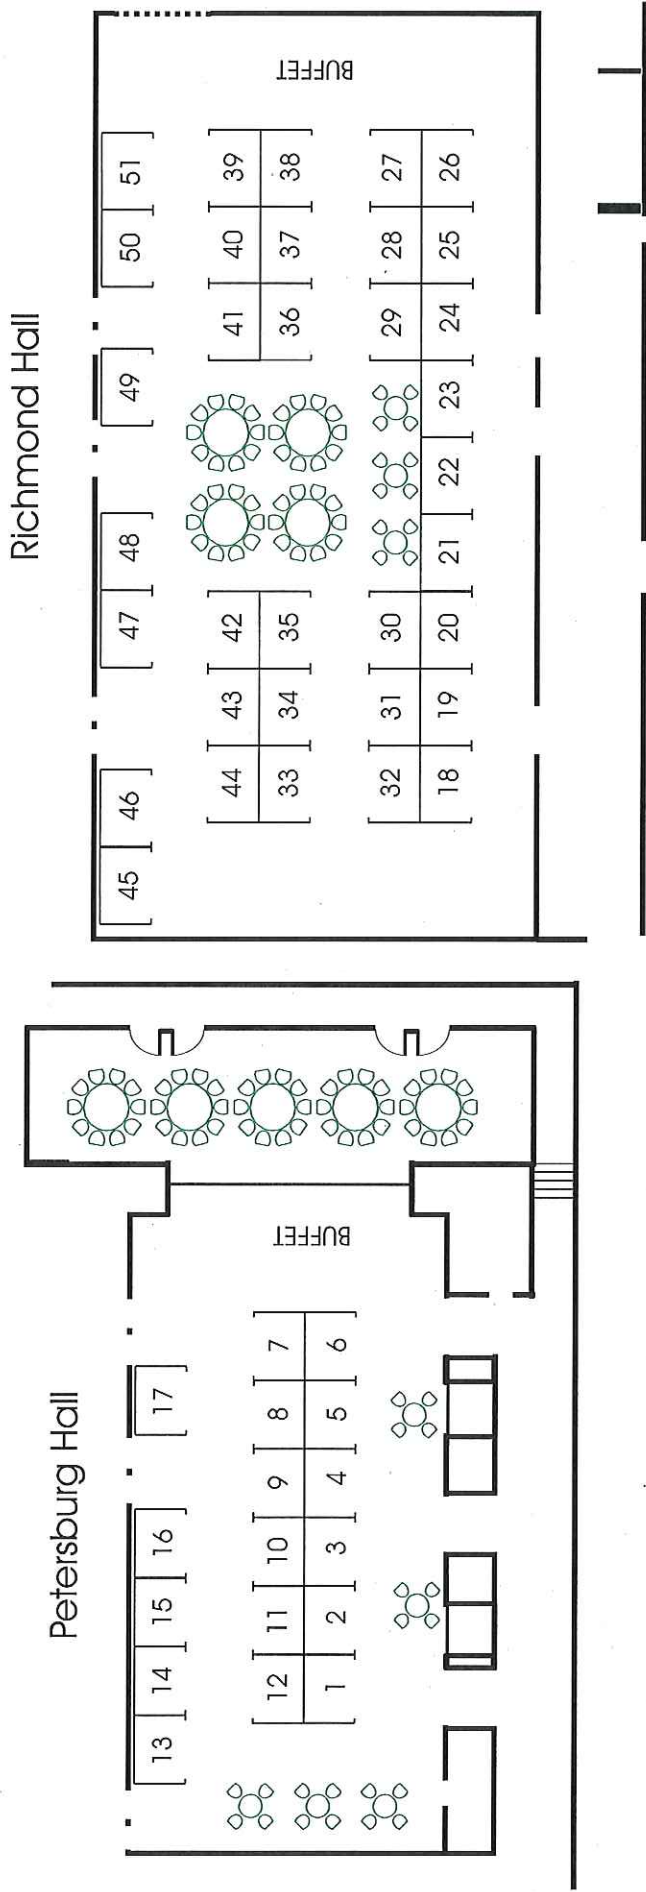

# Crowne Plaza Fort Magruder Hotel & Conference Center

All Booths 8-ft Wide x 6-ft Deep